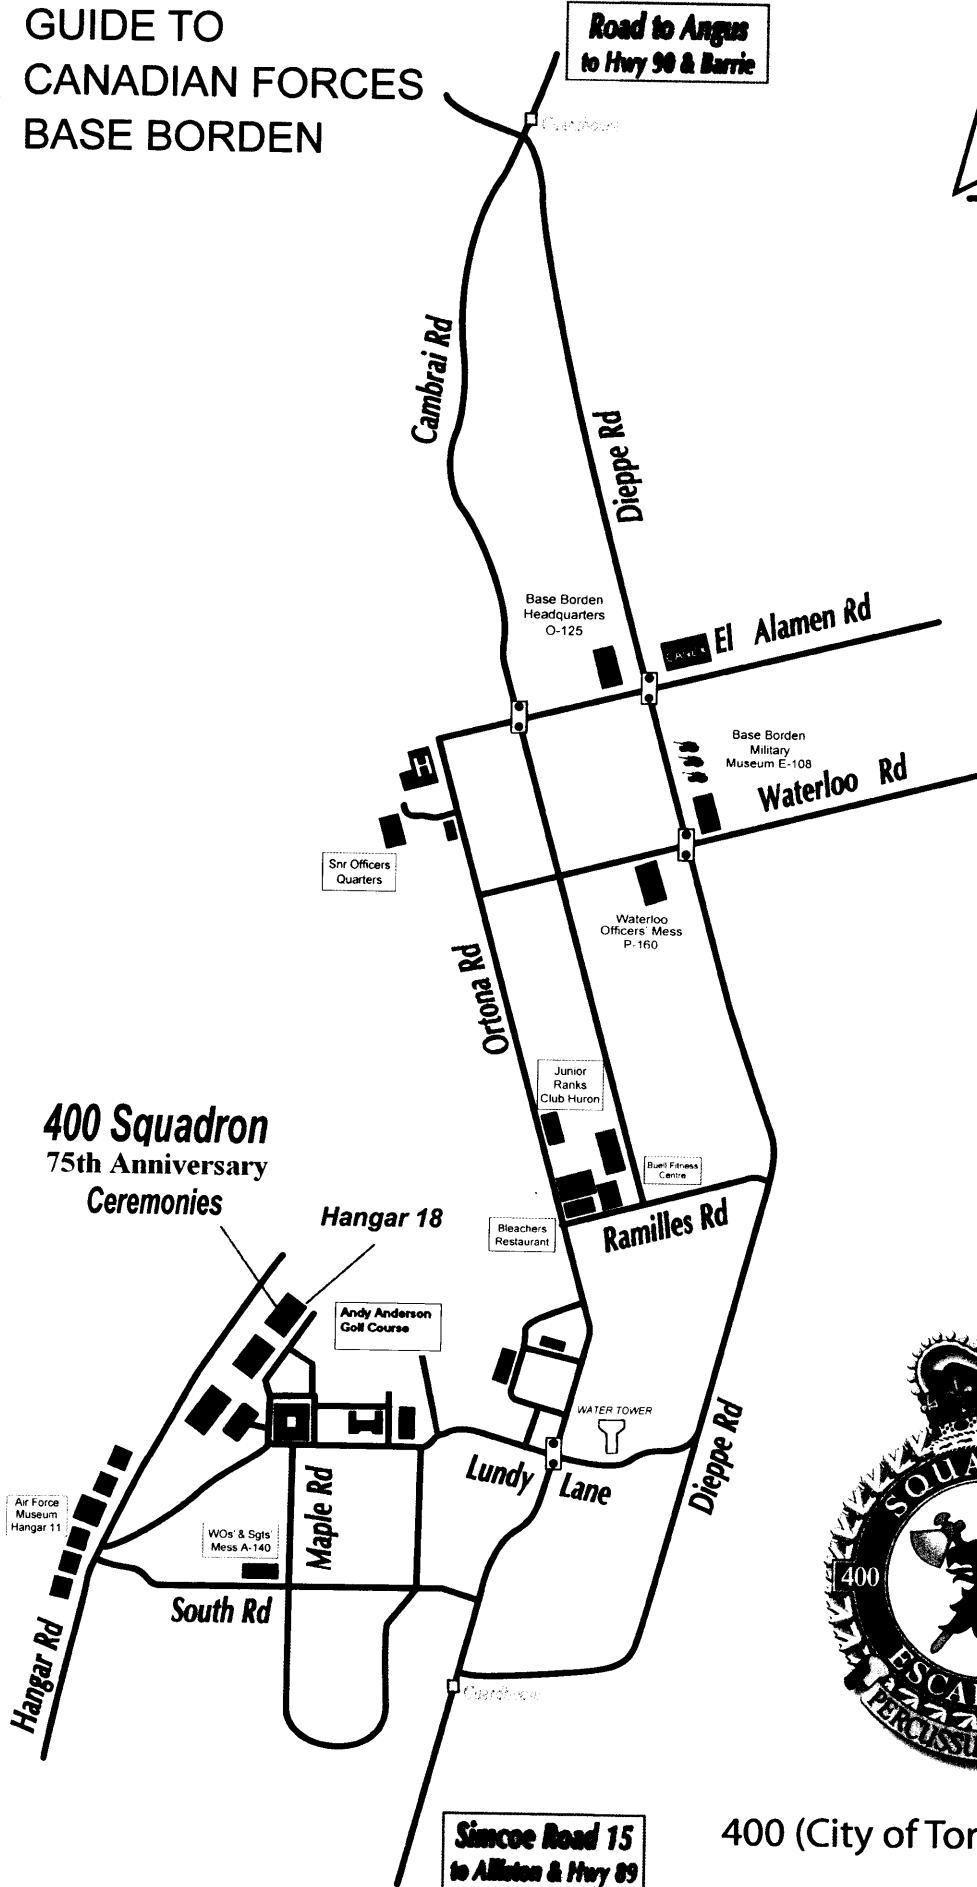

GUIDE TO CANADIAN FORCES BASE BORDEN

**Road to Angus
to Hwy 90 & Barrie**

400 (City of Toronto) Squadron

**Simcoe Road 15
to Alliston & Hwy 89**